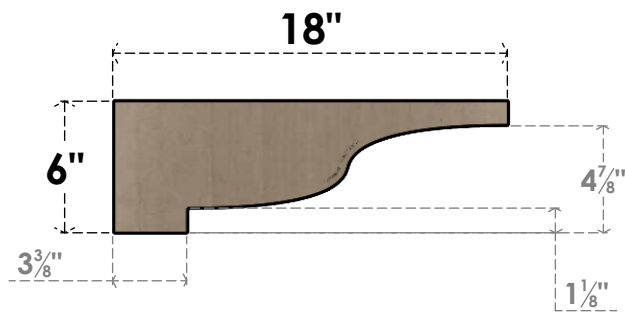

ITEM NUMBER: CORU03X18X06NEWRCPR

3"W X 18"D X 6"H SERIES 3 THIN NEWPORT ROUGH CEDAR TIMBERTHANE
FAUX WOOD CORBEL, PRIMED

SIDE PROFILE

FRONT PROFILE

ISOMETRIC

EKENA MILLWORK
2300 WEST MAIN ST.
CLARKSVILLE, TX 75426
TOLL FREE: 866-607-0453
WWW.EKENAMILLWORK.COM

NOTES

1. INSTALLATION TO BE COMPLETED IN ACCORDANCE WITH MANUFACTURER'S SPECIFICATIONS.
2. DRAWING MAY NOT BE TO SCALE
3. THIS DRAWING IS INTENDED FOR DESIGN AND PLANNING PURPOSES ONLY.
4. ALL INFORMATION CONTAINED HEREIN WAS CURRENT AT THE TIME OF DEVELOPMENT BUT MUST BE REVIEWED AND APPROVED BY THE PRODUCT MANUFACTURER TO BE CONSIDERED ACCURATE.
5. TIMBERTHANE ARCHITECTURAL PRODUCTS ARE MADE FROM HIGH DENSITY URETHANE AND COME FACTORY PRIMED