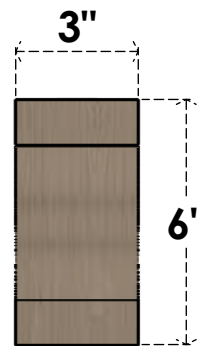

ITEM NUMBER: CORU03X18X06NEWRCPR

3"W X 18"D X 6"H SERIES 3 THIN NEWPORT ROUGH CEDAR TIMBERTHANE
FAUX WOOD CORBEL, PRIMED

SIDE PROFILE

FRONT PROFILE

ISOMETRIC

EKENA MILLWORK
2300 WEST MAIN ST.
CLARKSVILLE, TX 75426
TOLL FREE: 866-607-0453
WWW.EKENAMILLWORK.COM