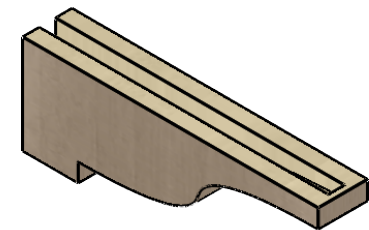

ITEM NUMBER: CORU03X18X06NEWRCPR

3"W X 18"D X 6"H SERIES 3 THIN NEWPORT ROUGH CEDAR TIMBERTHANE
FAUX WOOD CORBEL, PRIMED

SIDE PROFILE

FRONT PROFILE

ISOMETRIC

EKENA MILLWORK
2300 WEST MAIN ST.
CLARKSVILLE, TX 75426
TOLL FREE: 866-607-0453
WWW.EKENAMILLWORK.COM